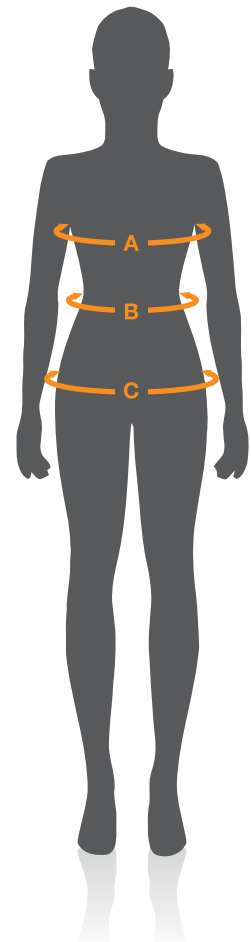

SIZING CHART

SIZE CHARTS - WOMENS

Please note that not all products are available in all listed sizes.

WOMENS TOPS

SIZE	A: BUST		B: WAIST		C: HIP	
	INCHES	CM	INCHES	CM	INCHES	CM
8	33 - 35"	83 - 88cm	25 - 27"	63 - 68cm	36 - 38"	89 - 94cm
10	35 - 37"	88 - 93cm	27 - 29"	68 - 73cm	38 - 40"	94 - 99cm
12	37 - 39"	93 - 98cm	29 - 31"	73 - 78cm	40 - 42"	99 - 104cm
14	39 - 41"	98 - 103cm	31 - 33"	78 - 83cm	42 - 44"	104 - 109cm
16	41 - 43"	103 - 108cm	33 - 35"	83 - 88cm	44 - 46"	109 - 114cm
18	43 - 45"	108 - 113cm	35 - 37"	88 - 93cm	46 - 48"	114 - 119cm
20	45 - 47"	113 - 118cm	37 - 39"	93 - 98cm	48 - 50"	119 - 124cm
22	47 - 49"	118 - 123cm	39 - 41"	98 - 103cm	50 - 52"	124 - 129cm

WOMENS BOTTOMS

SIZE	B: WAIST		C: HIP	
	INCHES	CM	INCHES	CM
8	25 - 27"	63 - 68cm	36 - 38"	89 - 94cm
10	27 - 29"	68 - 73cm	38 - 40"	94 - 99cm
12	29 - 31"	73 - 78cm	40 - 42"	99 - 104cm
14	31 - 33"	78 - 83cm	42 - 44"	104 - 109cm
16	33 - 35"	83 - 88cm	44 - 46"	109 - 114cm
18	35 - 37"	88 - 93cm	46 - 48"	114 - 119cm
20	37 - 39"	93 - 98cm	48 - 50"	119 - 124cm
22	39 - 41"	98 - 103cm	50 - 52"	124 - 129cm

PLEASE NOTE: All measurements displayed are body measurements, not garment.
Playing Jerseys and Guernseys have been designed as performance garments and as such are tight fitting.