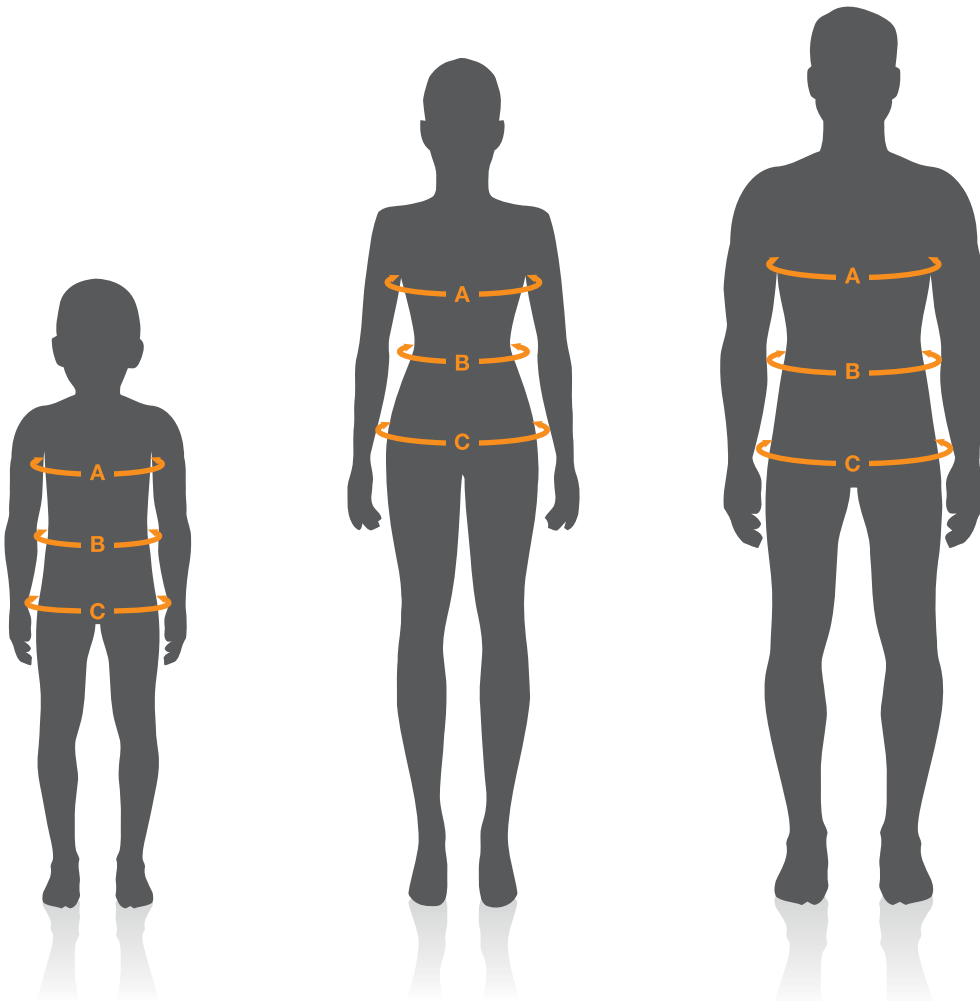

SIZING FAQ

How do I choose the right size?

To measure your clothing size, please follow these simple instructions:

A: CHEST/BUST

Run a flexible tape measure across the fullest area of the chest/bust. Be sure to keep the tape measure horizontal.

B: WAIST

Wrap the tape measure around the narrowest part of the waist. Remember to keep the tape horizontal.

C: HIPS

Standing feet together, measure around the fullest part of the hips, holding the tape measure horizontally.

Between two sizes?

We'll choose the fit that's right for you. Do you like a tight fit? Go for the smaller size. Loving the looser fit? Go for the larger size.

PLEASE NOTE: All measurements displayed are body measurements, not garment.
Playing Jerseys and Guernseys have been designed as performance garments and as such are tight fitting.

	WAIST																	
CM	58	61	64	66	69	72	75	78	80	82	84	86	89	92	94	97	100	105
SIZE	8	8	8	10	10	10	12	12	12	14	14	14	16	16	16	18	18	18
INCHES	23	24	25	26	27	28	29	30	31	32	33	34	35	36	37	38	39	40

SIZING CHART